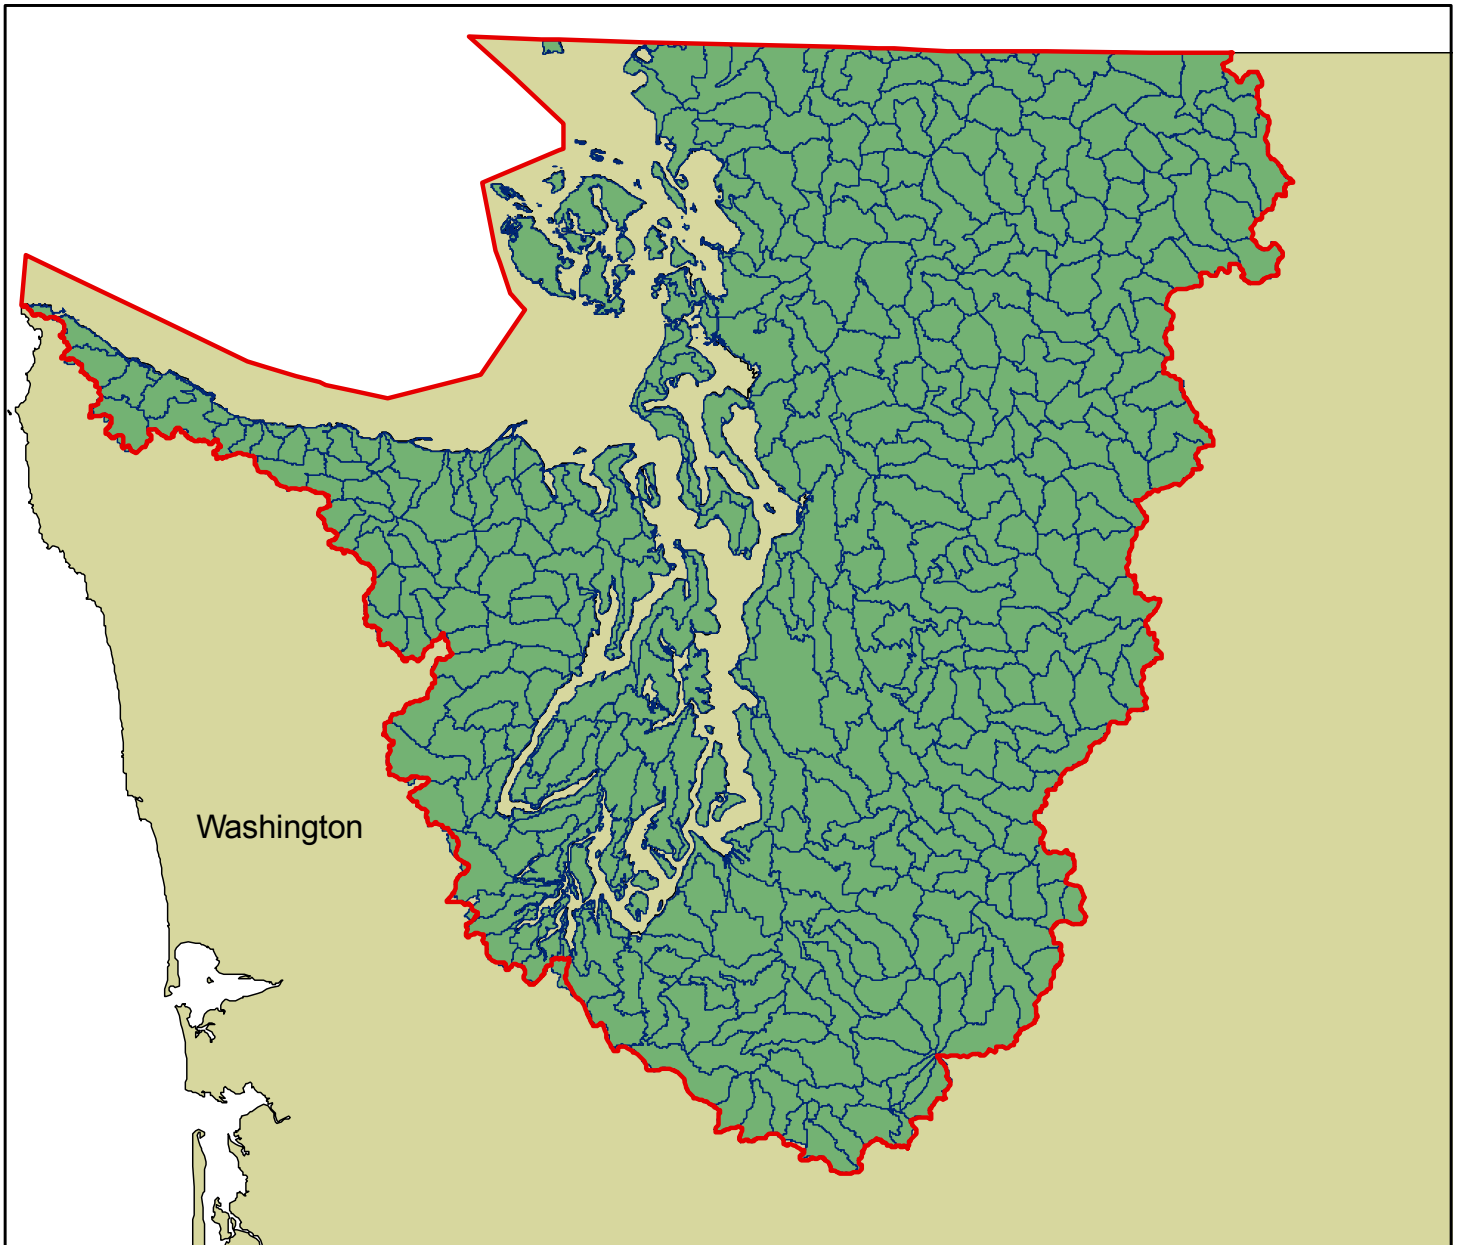

Puget Sound Watershed

Legend

-  Puget Sound Watershed
-  HUC 12 Boundaries
-  States

Projected Coordinate System: NAD 1983 UTM Zone 11N
Projection: Transverse Mercator
Data Sources:
HUC-12 Boundaries (NRCS-USDA and U.S. Federal & State Agencies),
Puget Sound Watershed (U.S. EPA),
and States (USGS)
Produced By: U.S. EPA Office of Water,
Office of Science and Technology, 18AUG2009